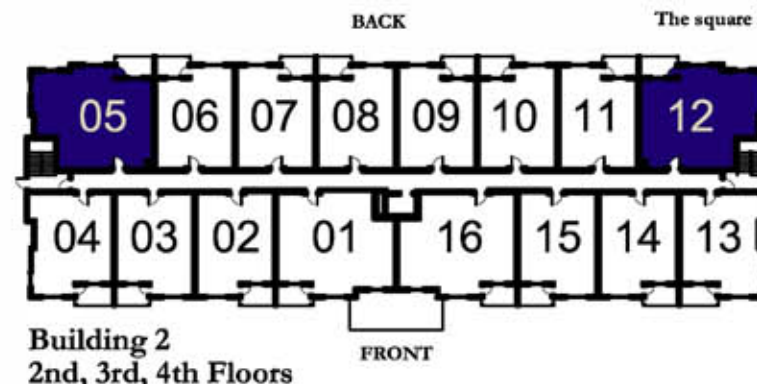

VANIER WOODS APARTMENTS

TWO BEDROOM RESIDENCE 855 SQ.FT

The square footage and room sizes are approximate.

Building 2
Main Floor

Building 2
2nd, 3rd, 4th Floors

MALBEC 2

2000-39 VanSlyke Way, Red Deer, AB

Suite Details: