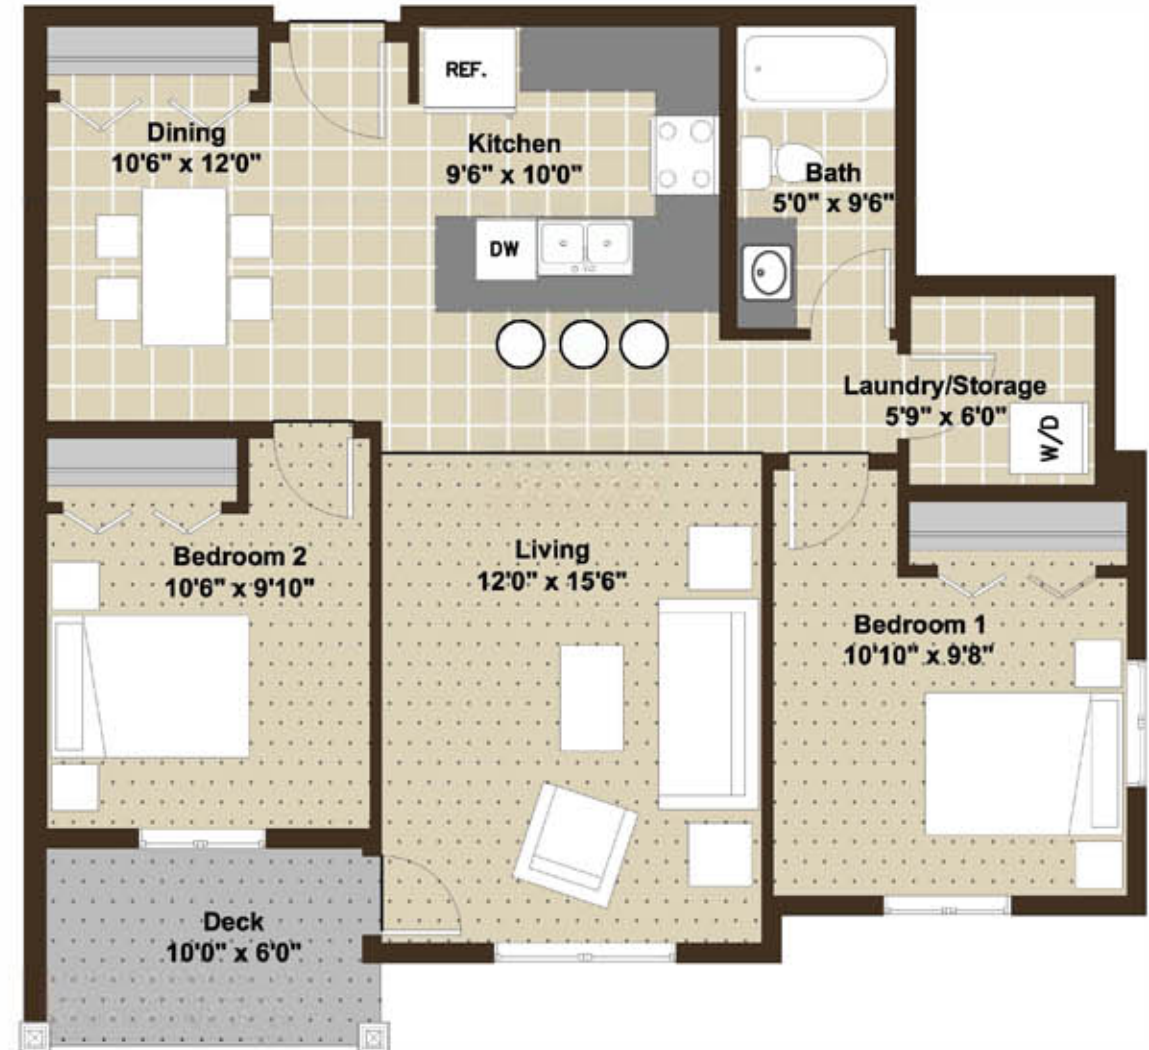

MALBEC 2

3000-39 VanSlyke Way, Red Deer, AB

Suite Details:

- Condo style suites
- Washer/Dryer in suite
- Heat & water included in rent
- 5 appliances
- Private, large deck or patio for every suite
- Powered parking
- Window coverings included

VANIER WOODS APARTMENTS

TWO BEDROOM RESIDENCE 855 SQ.FT

The square footage and room sizes are approximate.

Building 2
Main Floor

Building 2
2nd, 3rd, 4th Floors

MALBEC 2

2000-39 VanSlyke Way, Red Deer, AB

Suite Details:

- Condo style suites
- Washer/Dryer in suite
- Heat & water included in rent
- 5 appliances
- Private, large deck or patio for every suite
- Powered parking
- Window coverings included

Building Details:

VANIER WOODS APARTMENTS

TWO BEDROOM RESIDENCE 855 SQ.FT

The square footage and room sizes are approximate.

Building 4
Main Floor

Building 4
2nd, 3rd, 4th Floors