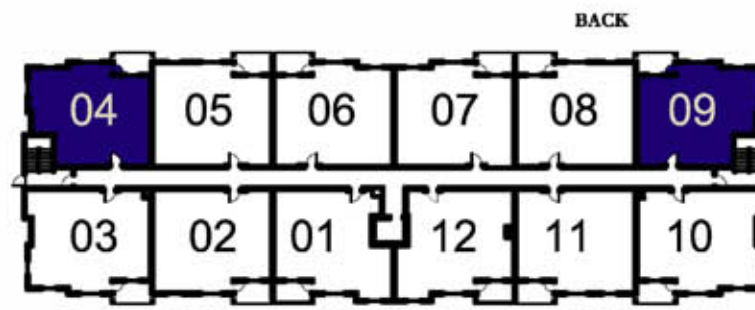

VANIER WOODS APARTMENTS

TWO BEDROOM RESIDENCE 855 SQ.FT

The square footage and room sizes are approximate.

Building 2
Main Floor

Building 2
2nd, 3rd, 4th Floors

MALBEC 2

2000-39 VanSlyke Way, Red Deer, AB

Suite Details:

VANIER WOODS APARTMENTS

TWO BEDROOM RESIDENCE 855 SQ.FT

The square footage and room sizes are approximate.

Building 3
Main Floor

Building 3
2nd, 3rd, 4th Floors

MALBEC 2

1000-39 VanSlyke Way, Red Deer, AB

Suite Details:

VANIER WOODS APARTMENTS

TWO BEDROOM RESIDENCE 855 SQ.FT

The square footage and room sizes are approximate.

Building 4
Main Floor

Building 4
2nd, 3rd, 4th Floors