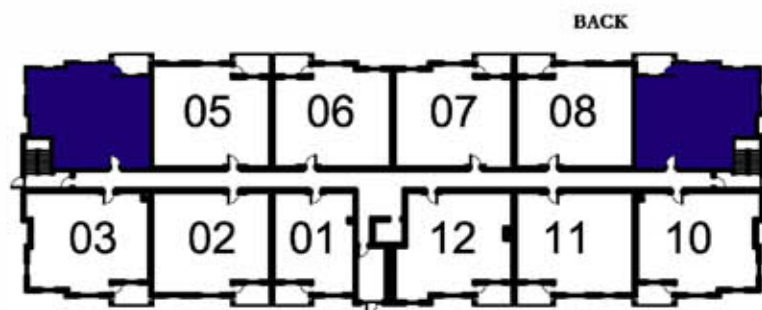

VANIER WOODS APARTMENTS

TWO BEDROOM RESIDENCE 855 SQ.FT

The square footage and room sizes are approximate.

Building 2
Main Floor

Building 2
2nd, 3rd, 4th Floors

MALBEC 2

2000-39 VanSlyke Way, Red Deer, AB

Suite Details:

VANIER WOODS APARTMENTS

TWO BEDROOM RESIDENCE 855 SQ.FT

The square footage and room sizes are approximate.

Building 3
Main Floor

Building 3
2nd, 3rd, 4th Floors

MALBEC 2

1000-39 VanSlyke Way, Red Deer, AB

Suite Details: