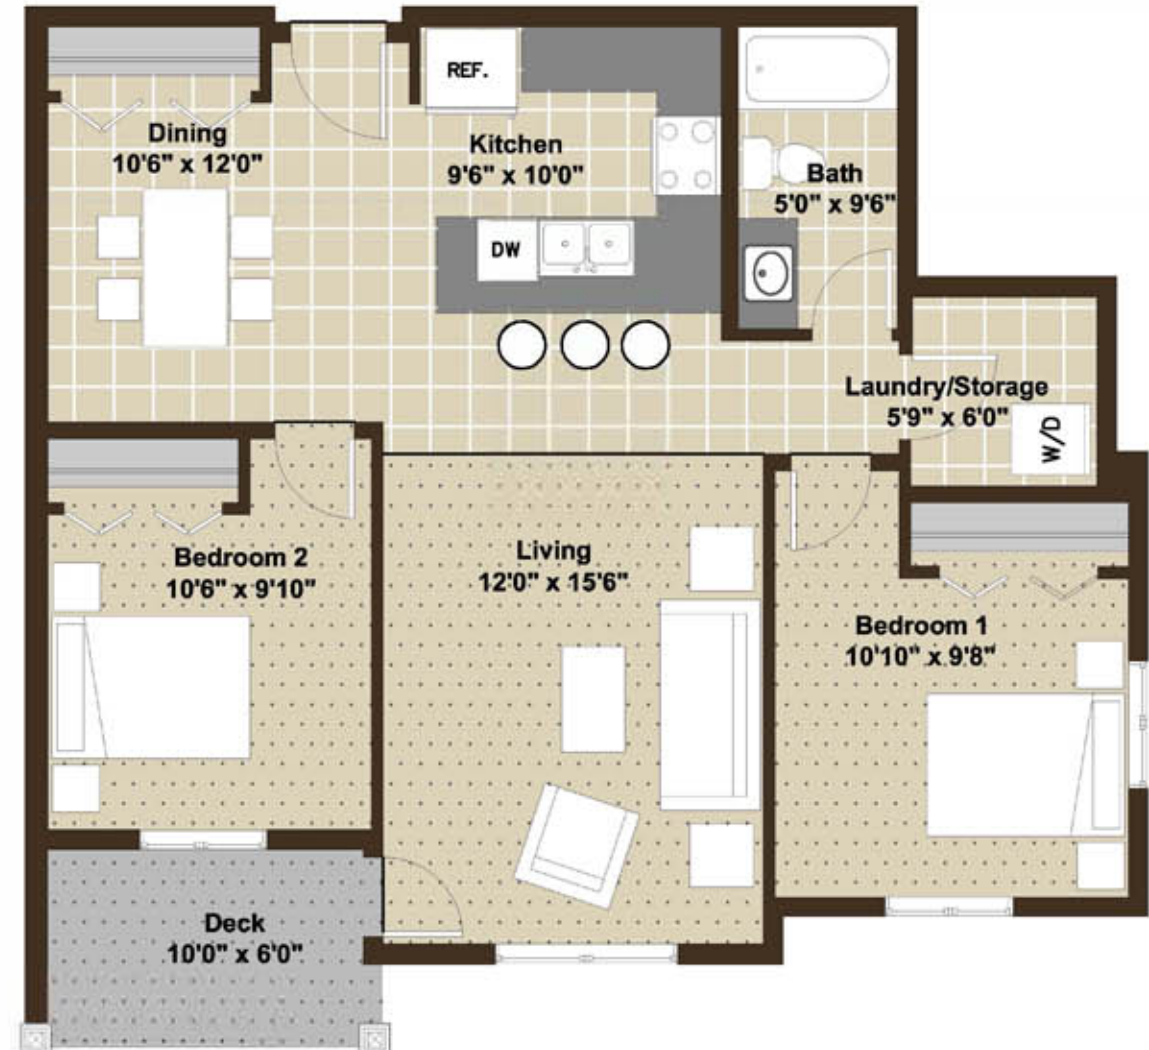

MALBEC 2

3000-39 VanSlyke Way, Red Deer, AB

Suite Details:

- Condo style suites
- Washer/Dryer in suite
- Heat & water included in rent
- 5 appliances
- Private, large deck or patio for every suite
- Powered parking
- Window coverings included

VANIER WOODS APARTMENTS

TWO BEDROOM RESIDENCE 855 SQ.FT

The square footage and room sizes are approximate.

Building 2
Main Floor

Building 2
2nd, 3rd, 4th Floors

MALBEC 2

2000-39 VanSlyke Way, Red Deer, AB

Suite Details:

- Condo style suites
- Washer/Dryer in suite
- Heat & water included in rent
- 5 appliances
- Private, large deck or patio for every suite
- Powered parking
- Window coverings included

Building Details:

VANIER WOODS APARTMENTS

TWO BEDROOM RESIDENCE 855 SQ.FT

The square footage and room sizes are approximate.

Building 3
Main Floor

Building 3
2nd, 3rd, 4th Floors

MALBEC 2

1000-39 VanSlyke Way, Red Deer, AB

Suite Details: