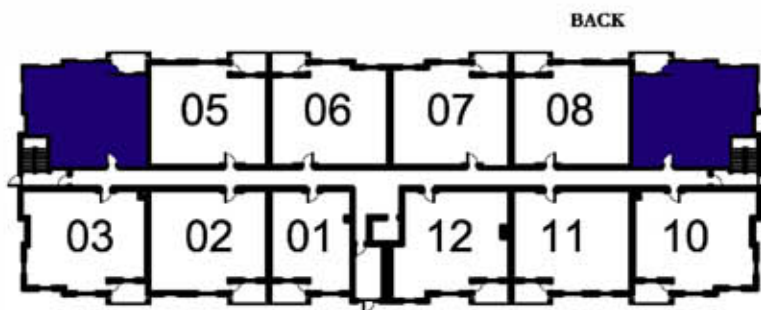

VANIER WOODS APARTMENTS

TWO BEDROOM RESIDENCE 855 SQ.FT

The square footage and room sizes are approximate.

Building 3
Main Floor

Building 3
2nd, 3rd, 4th Floors

MALBEC 2

1000-39 VanSlyke Way, Red Deer, AB

Suite Details:

VANIER WOODS APARTMENTS

TWO BEDROOM RESIDENCE 855 SQ.FT

The square footage and room sizes are approximate.

Building 4
Main Floor

Building 4
2nd, 3rd, 4th Floors