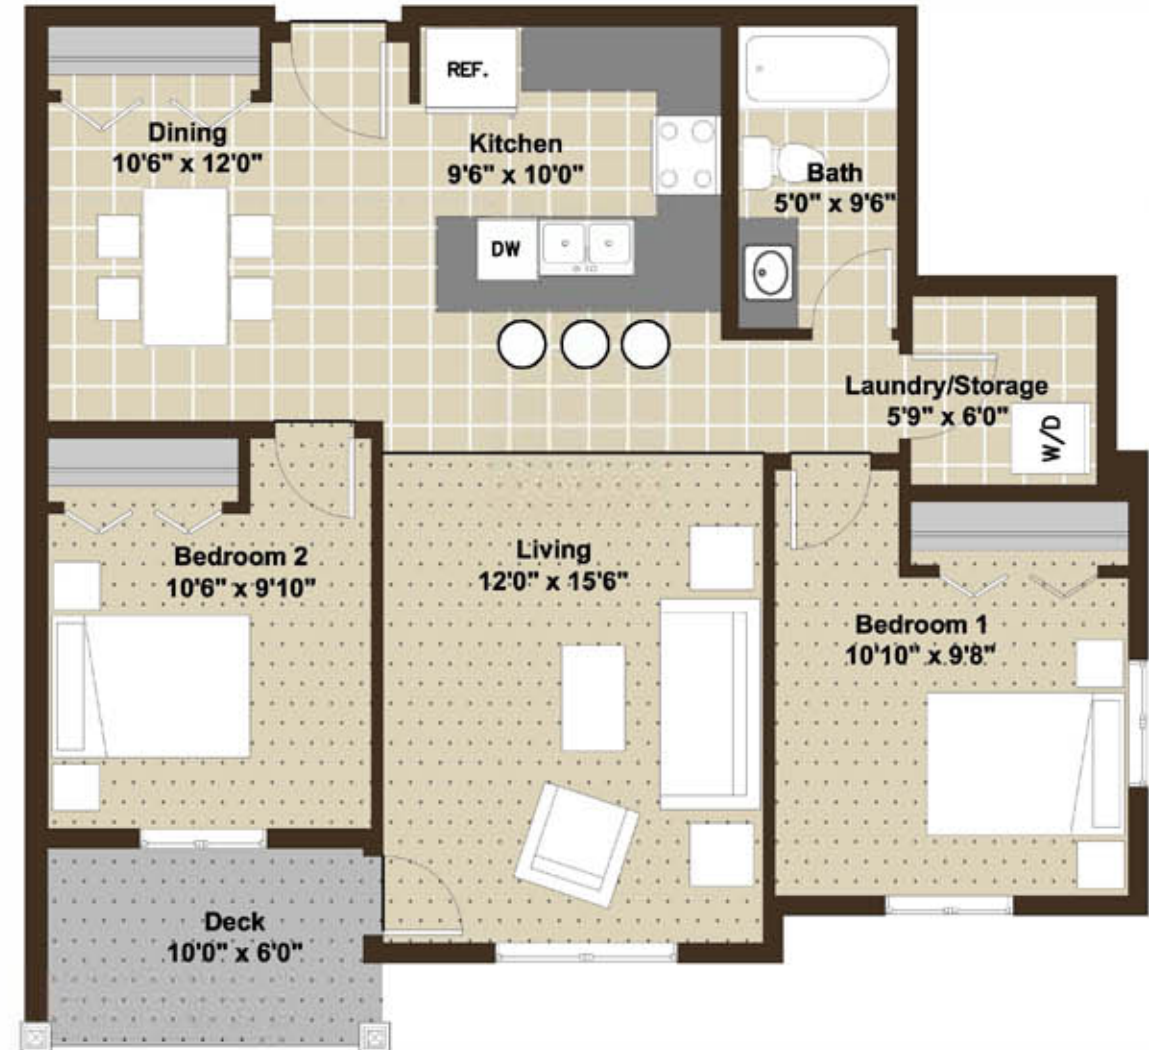

MALBEC 2

1000-39 VanSlyke Way, Red Deer, AB

Suite Details:

- Condo style suites
- Washer/Dryer in suite
- Heat & water included in rent
- 5 appliances
- Private, large deck or patio for every suite
- Powered parking
- Window coverings included

Building Details:

- Designed to be the premier rental building in Red Deer
- Upgraded wall and ceiling soundproofing
- Hardiplank exterior & extensive landscaping
- Elevator & secure building access
- Modern finishings

VANIER WOODS APARTMENTS

TWO BEDROOM RESIDENCE 855 SQ.FT

The square footage and room sizes are approximate.