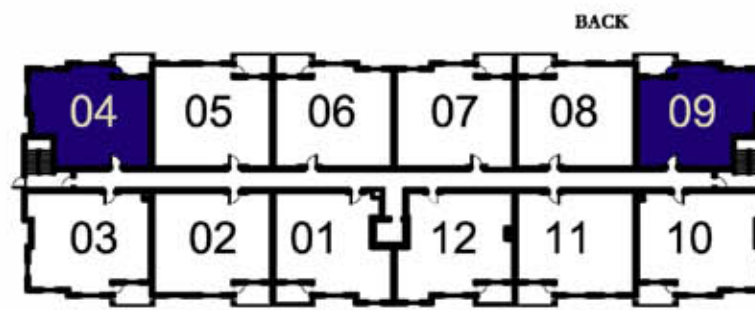

VANIER WOODS APARTMENTS

TWO BEDROOM RESIDENCE 855 SQ.FT

The square footage and room sizes are approximate.

Building 3
Main Floor

Building 3
2nd, 3rd, 4th Floors

MALBEC 2

1000-39 VanSlyke Way, Red Deer, AB

Suite Details: