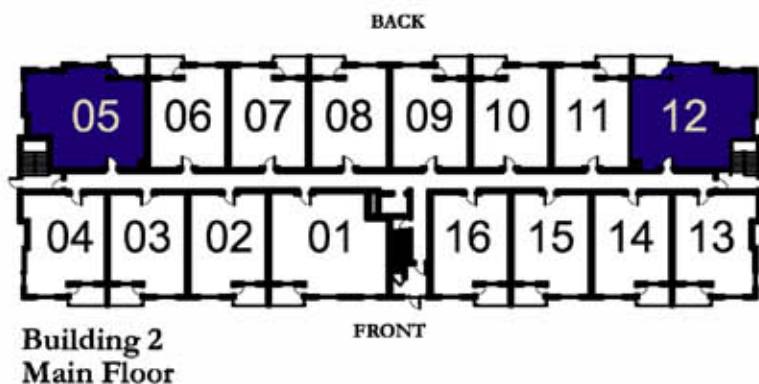

VANIER WOODS APARTMENTS

TWO BEDROOM RESIDENCE 855 SQ.FT

The square footage and room sizes are approximate.

Building 2
Main Floor

Building 2
2nd, 3rd, 4th Floors

MALBEC 2

2000-39 VanSlyke Way, Red Deer, AB

Suite Details:

VANIER WOODS APARTMENTS

TWO BEDROOM RESIDENCE 855 SQ.FT

The square footage and room sizes are approximate.

Building 4
Main Floor

Building 4
2nd, 3rd, 4th Floors